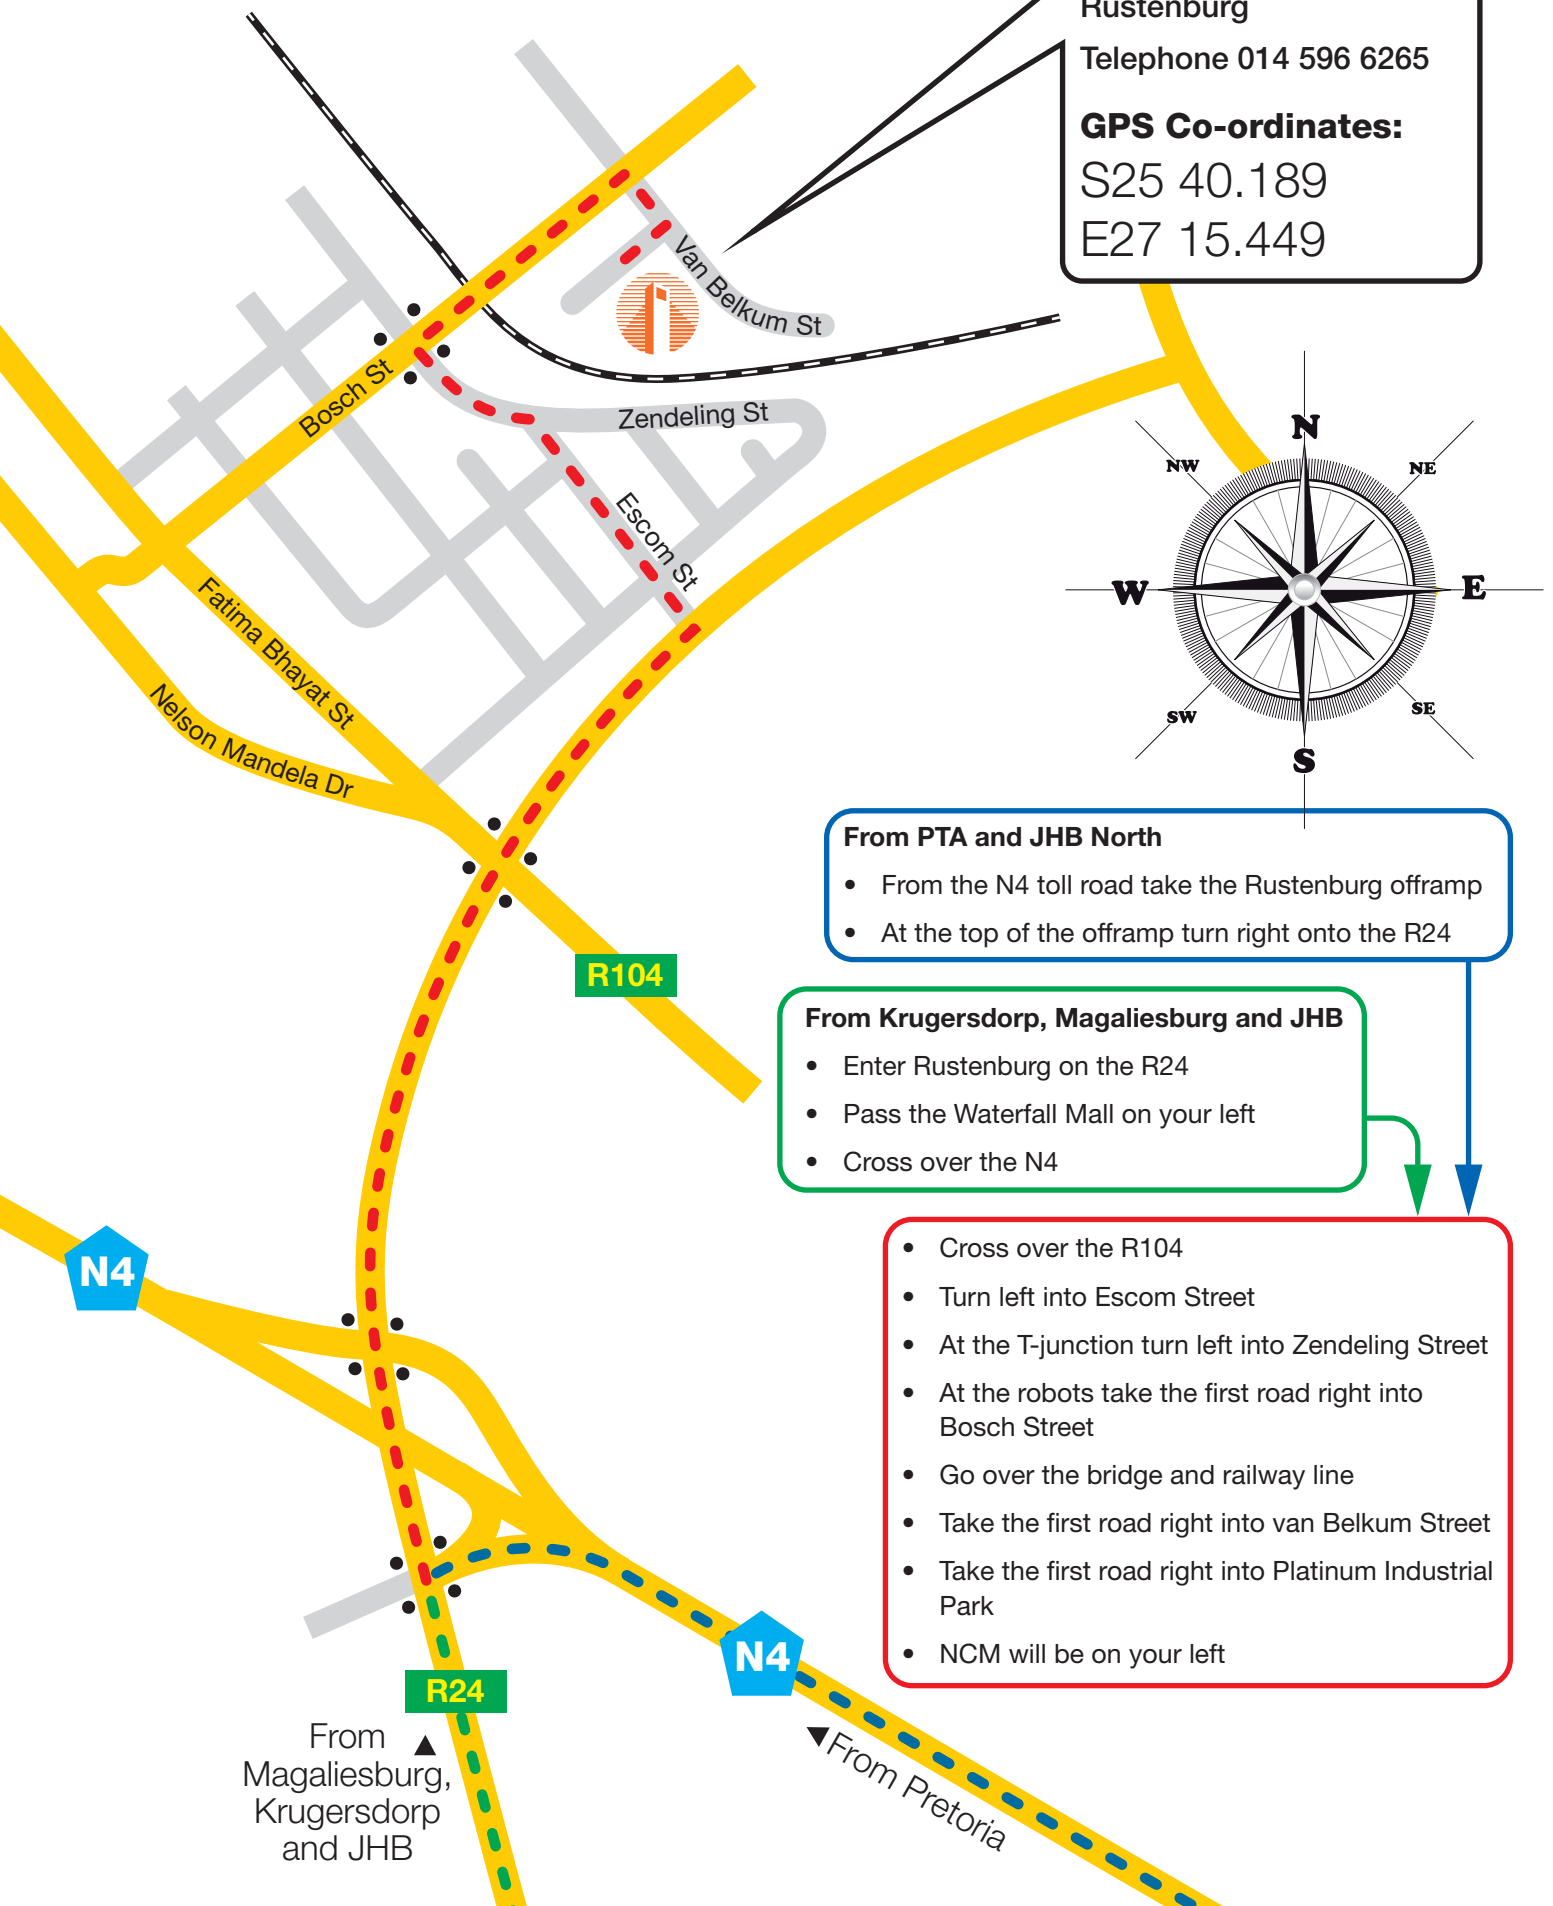

Directions to New Concept Mining Rustenburg from Johannesburg and Pretoria

New Concept Mining

Platinum Industrial Park
88 van Belkum Rd
Ooseinde
Rustenburg

Telephone 014 596 6265

GPS Co-ordinates:

S25 40.189

E27 15.449

From PTA and JHB North

- From the N4 toll road take the Rustenburg offramp
- At the top of the offramp turn right onto the R24

From Krugersdorp, Magaliesburg and JHB

- Enter Rustenburg on the R24
- Pass the Waterfall Mall on your left
- Cross over the N4

- Cross over the R104
- Turn left into Escom Street
- At the T-junction turn left into Zendeling Street
- At the robots take the first road right into Bosch Street
- Go over the bridge and railway line
- Take the first road right into van Belkum Street
- Take the first road right into Platinum Industrial Park
- NCM will be on your left

From
Magaliesburg,
Krugersdorp
and JHB

From Pretoria