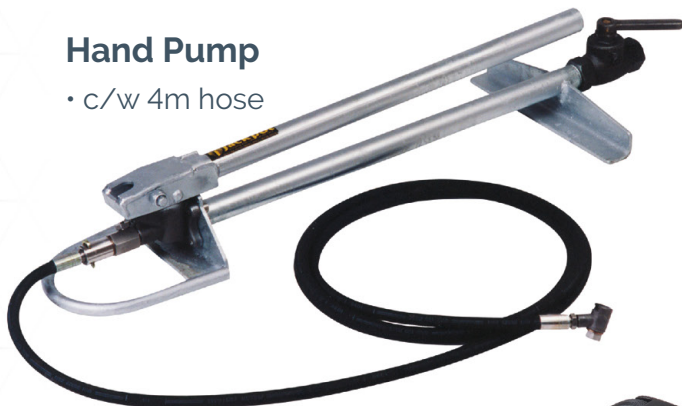

# Accessories

**New Concept Mining**  
Powered by Epiroc

**Safety Pistols\***

**Nozzles**

- Combi-Nozzle
- Backpack Nozzle with integral PRV

**High Pressure Hoses**

**Hand Pump**

- c/w 4m hose

**Pressure Gauges\***

- For checking pump

**Repair Kits**

**Air Pumps\***

- c/w 4m hose and Safety Pistol

\* Available in various configurations. See price list for details.